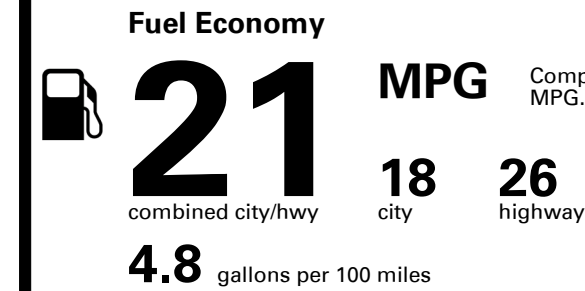

GENESIS WARRANTY

- 5-year/60,000-mile New Vehicle Warranty*
- 10-year/100,000-mile Powertrain Warranty*
- 7-year/Unlimited-mile Anti-perforation Warranty*
- Limited warranties, see dealer for details

Full Tank of Gas

Manufacturer's Suggested Retail Price: $43,750.00

ADDED FEATURES:

- ***Elite Package:** $1,750.00
  - Low Beam Assist
  - Rain-Sensing Wipers
  - Parking Distance Warning
  - Wide Sunroof
  - Wireless Charging Pad
- **Accessories**
  - *Cargo Tray $115.00
  - *First Aid Kit $45.00
  - *Mud Guards $60.00
  - *Rear Bumper Appliqué $70.00

SOLD TO: FL726
GENESIS OF ST. AUGUSTINE
2898 US 1 SOUTH
SAINT AUGUSTINE FL 32086

SHIPPED TO: FL726

Inland Freight & Handling : $995.00

VIN: KMTG74LE1KU014561	ENGINE: G6DPJA095604	EXTERIOR COLOR: HAVANA RED	INTERIOR/SEAT COLOR: BLACK/BLACK
MODEL: R0442R65	PORT OF ENTRY: BR	TRANSPORT: TRUCK	ACCESSORY WEIGHT: 16 lbs./ 7 kgs.

TOTAL PRICE: $46,785.00

EMISSIONS:
This vehicle is certified to meet emission requirements in all 50 states

EPA DOT Fuel Economy and Environment

Gasoline Vehicle

Compact Cars range from 14 to 119 MPG. The best vehicle rates 136 MPGe.

You spend $3,750
more in fuel costs over 5 years compared to the average new vehicle.

Annual fuel cost $2,150

Fuel Economy & Greenhouse Gas Rating (tailpipe only)