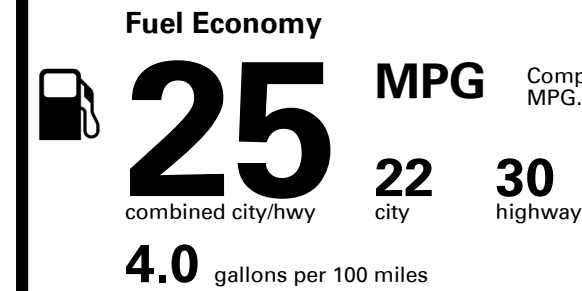

TOTAL PRICE: \$36,125.00

355 A 1989HTHEMI

EMISSIONS:
This vehicle is certified to meet emission requirements in all 50 states

EPA DOT Fuel Economy and Environment

Compact Cars range from 14 to 119 MPG. The best vehicle rates 136 MPGe.

You spend \$2,000
more in fuel costs over 5 years
compared to the average new vehicle.

Annual fuel cost \$1,800

Fuel Economy & Greenhouse Gas Rating (tailpipe only)

Smog Rating (tailpipe only)

This vehicle emits 357 grams CO₂ per mile. The best emits 0 grams per mile (tailpipe only). Producing and distributing fuel also create emissions; learn more at fueleconomy.gov.