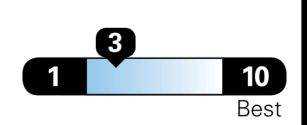

Smog Rating (tailpipe only)

This vehicle emits 357 grams CO₂ per mile. The best emits 0 grams per mile (tailpipe only). Producing and distributing fuel also create emissions; learn more at fueleconomy.gov.

Actual results will vary for many reasons, including driving conditions and how you drive and maintain your vehicle. The average new vehicle gets 27 MPG and costs $7,000 to fuel over 5 years. Cost estimates are based on 15,000 miles per year at $ 2.55 per gallon. MPGe is miles per gasoline gallon equivalent. Vehicle emissions are a significant cause of climate change and smog.

fueleconomy.gov

Calculate personalized estimates and compare vehicles